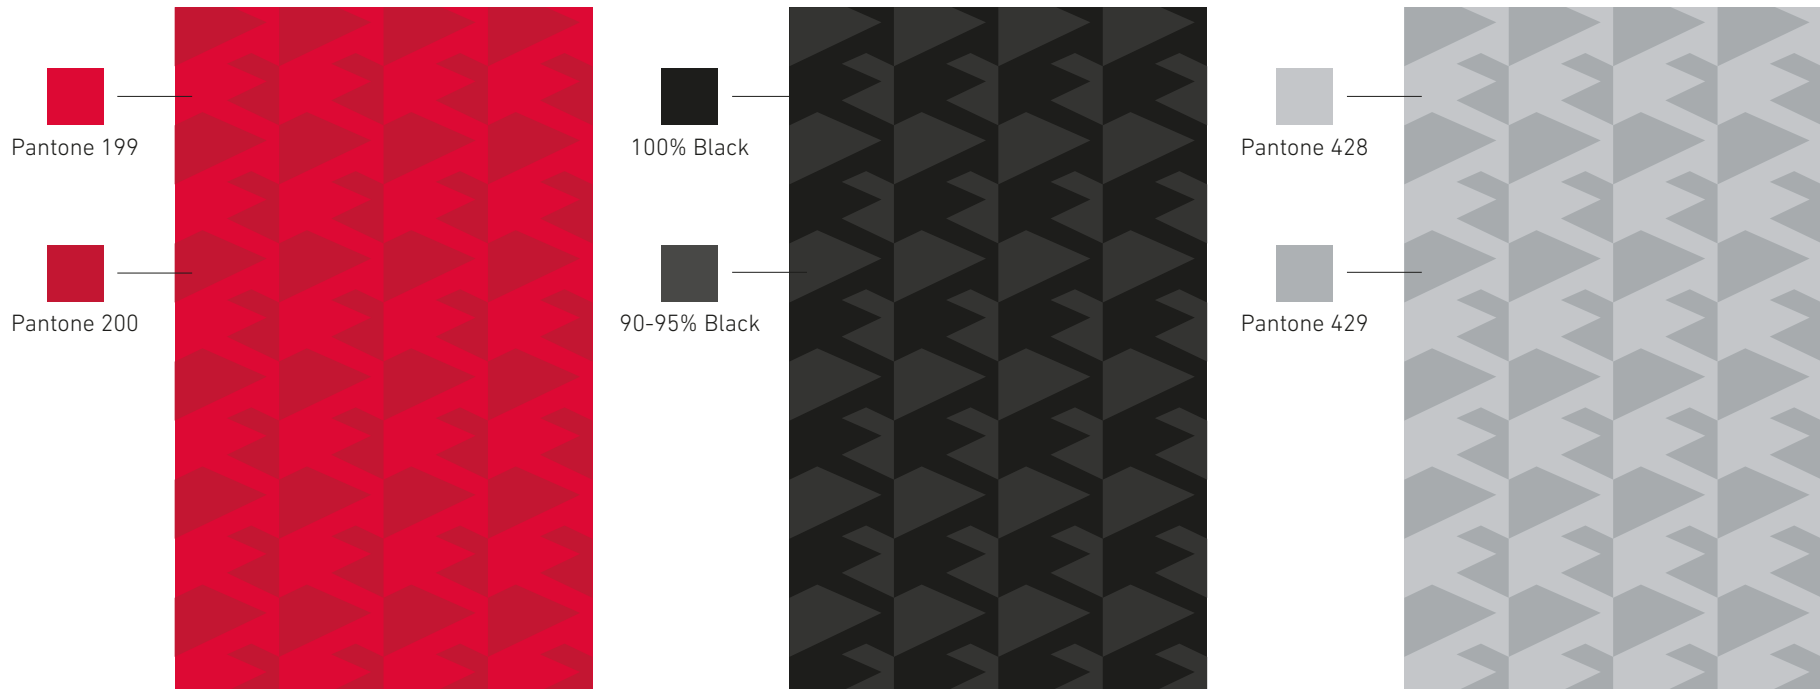

PATTERN

Pattern has been developed as part of the East Stroudsburg brand identity. These are intended to be used as accent, and backgrounds in collateral materials or selectively used in apparel and retail items, see pages 32-33 for usage examples.